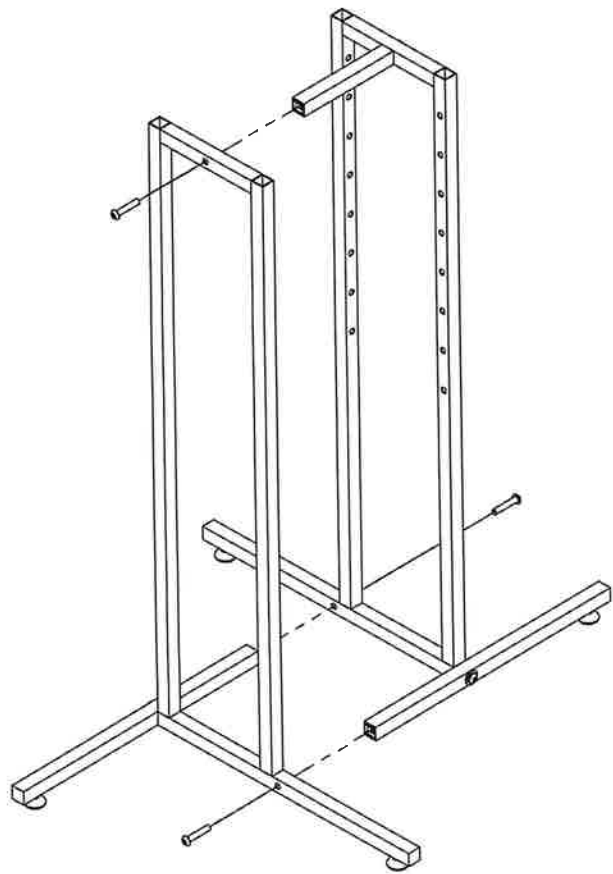

**ASSEMBLY
INSTRUCTIONS FOR:
#6129B**

NOTE: ARMS WILL VARY
DEPENDING ON ITEM.
INSTALLATION REMAINS
THE SAME

INCLUDED HARDWARE

THREADED
BOLT

6x

ALLEN KEY

1x

1

2

3

4

NOTE: ARMS WILL VARY
DEPENDING ON ITEM
INSTALLATION REMAINS
THE SAME