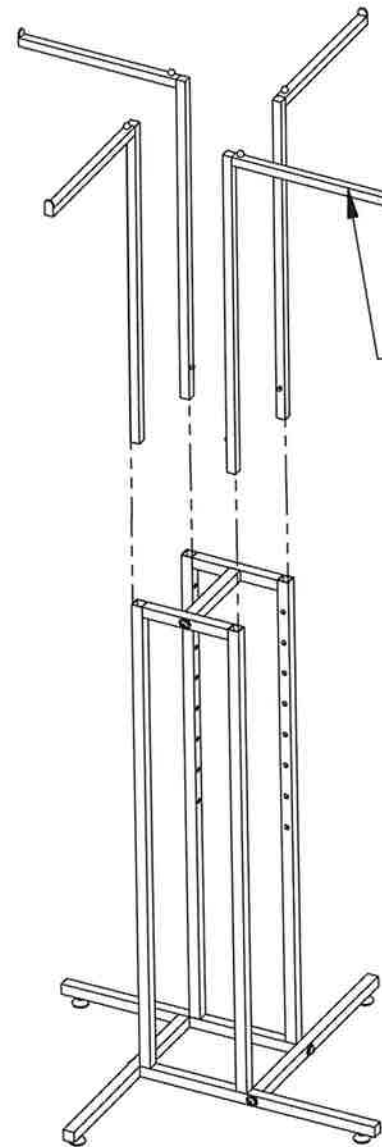

**ASSEMBLY
INSTRUCTIONS FOR:
#6129B**

NOTE: ARMS WILL VARY
DEPENDING ON ITEM.
INSTALLATION REMAINS
THE SAME

INCLUDED HARDWARE

THREADED
BOLT

6x

ALLEN KEY

1x

1

2

3

4

NOTE: ARMS WILL VARY
DEPENDING ON ITEM
INSTALLATION REMAINS
THE SAME