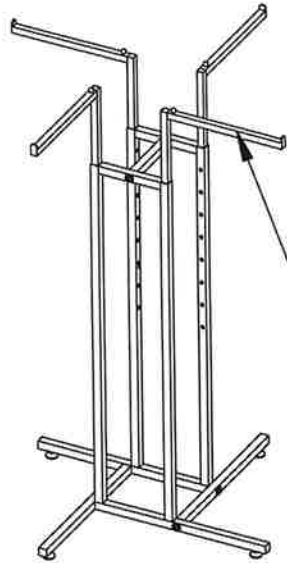

**ASSEMBLY
INSTRUCTIONS FOR:
#6129B**

NOTE: ARMS WILL VARY
DEPENDING ON ITEM.
INSTALLATION REMAINS
THE SAME

INCLUDED HARDWARE

THREADED
BOLT

6x

ALLEN KEY

1x

1

2

3

4

NOTE: ARMS WILL VARY
DEPENDING ON ITEM
INSTALLATION REMAINS
THE SAME