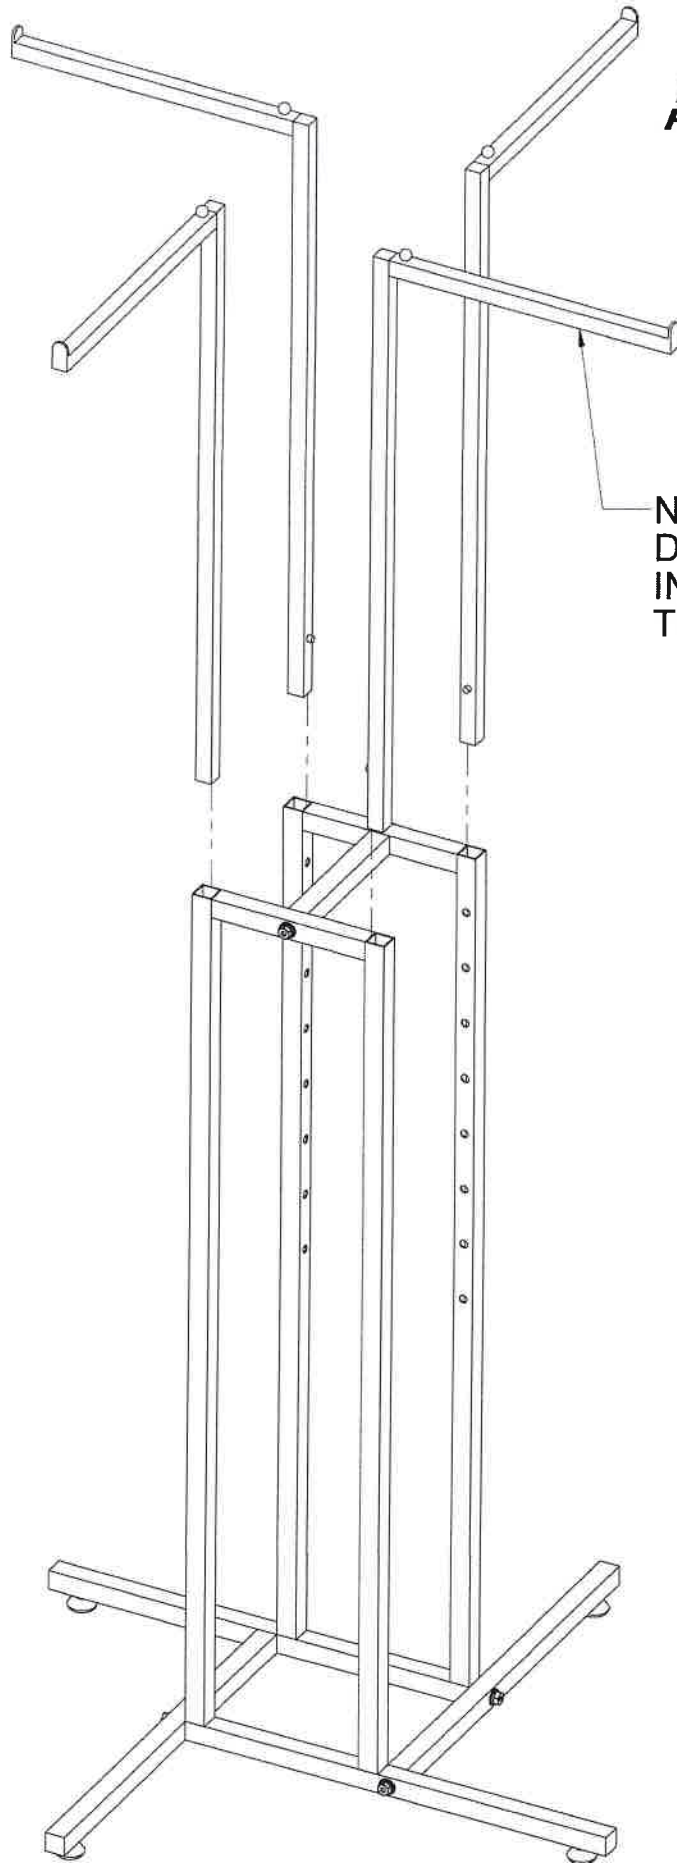

3/8" LOCK WASHERS
3/8" STANDARD WASHERS
6 SETS REQUIRED

3/8"-16 x 2" LONG
HEX HEAD SOCKET BOLTS
6 REQUIRED

Assembly Instructions for

6075

NOTE: ARMS WILL VARY
DEPENDING ON ITEM
INSTALLATION REMAINS
THE SAME